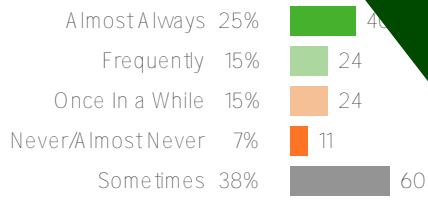

S

63

159 responses

How did people resp

Q.1: How often do you get so
your classes that you lose track

Favorable: 6